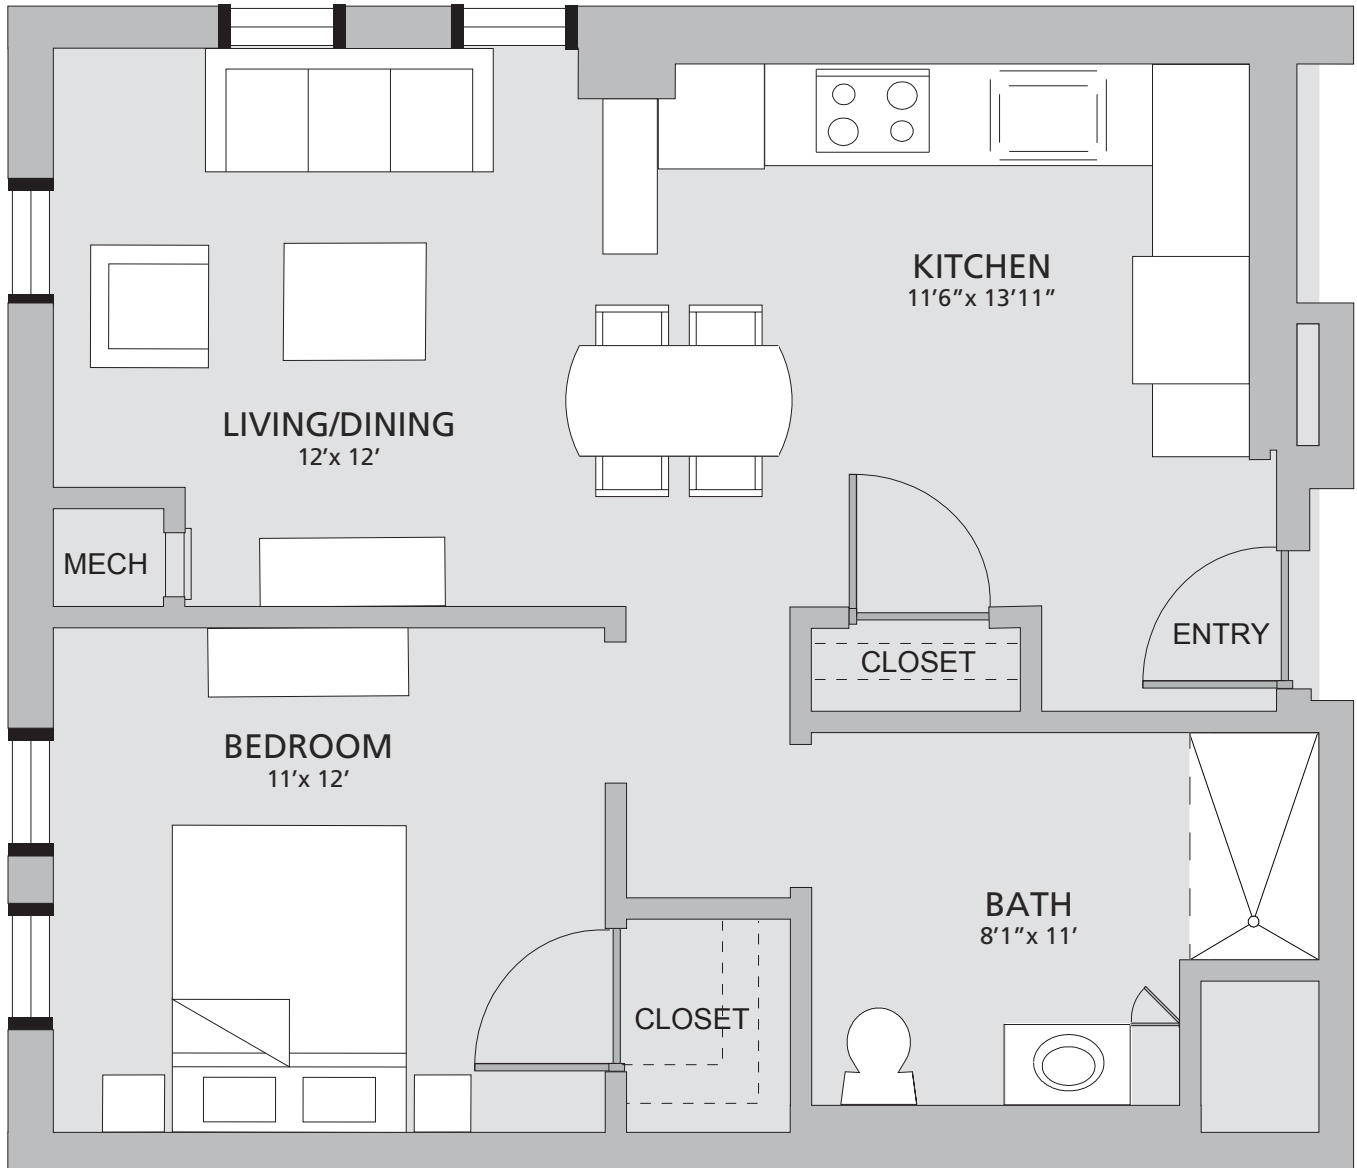

Center Communities
of Brookline

Hebrew SeniorLife

One Bedroom

SAMPLE FLOOR PLAN

540 square feet

Plans subject to minor changes in size, dimension and configuration.

The Power to Redefine Aging.

Hebrew
SeniorLife