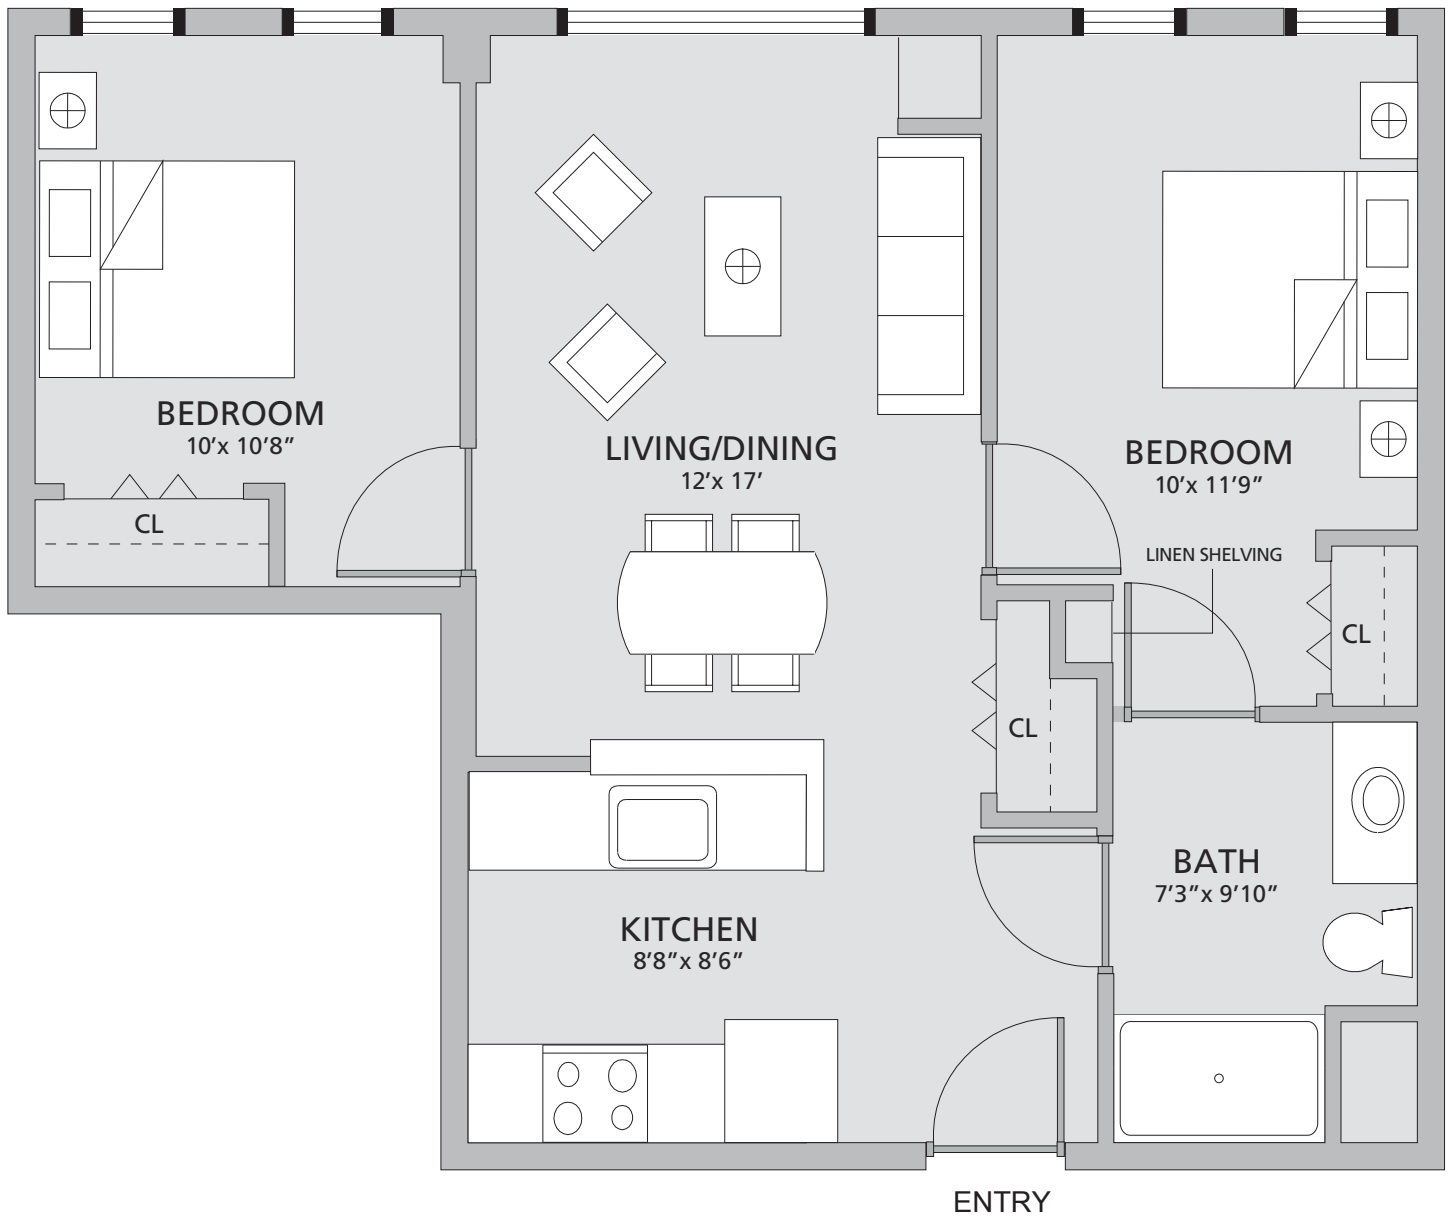

# Two Bedroom

SAMPLE FLOOR PLAN

667 square feet

Plans subject to minor changes in size, dimension and configuration.

The Power to Redefine Aging.

Hebrew SeniorLife

HARVARD MEDICAL SCHOOL  
AFFILIATE