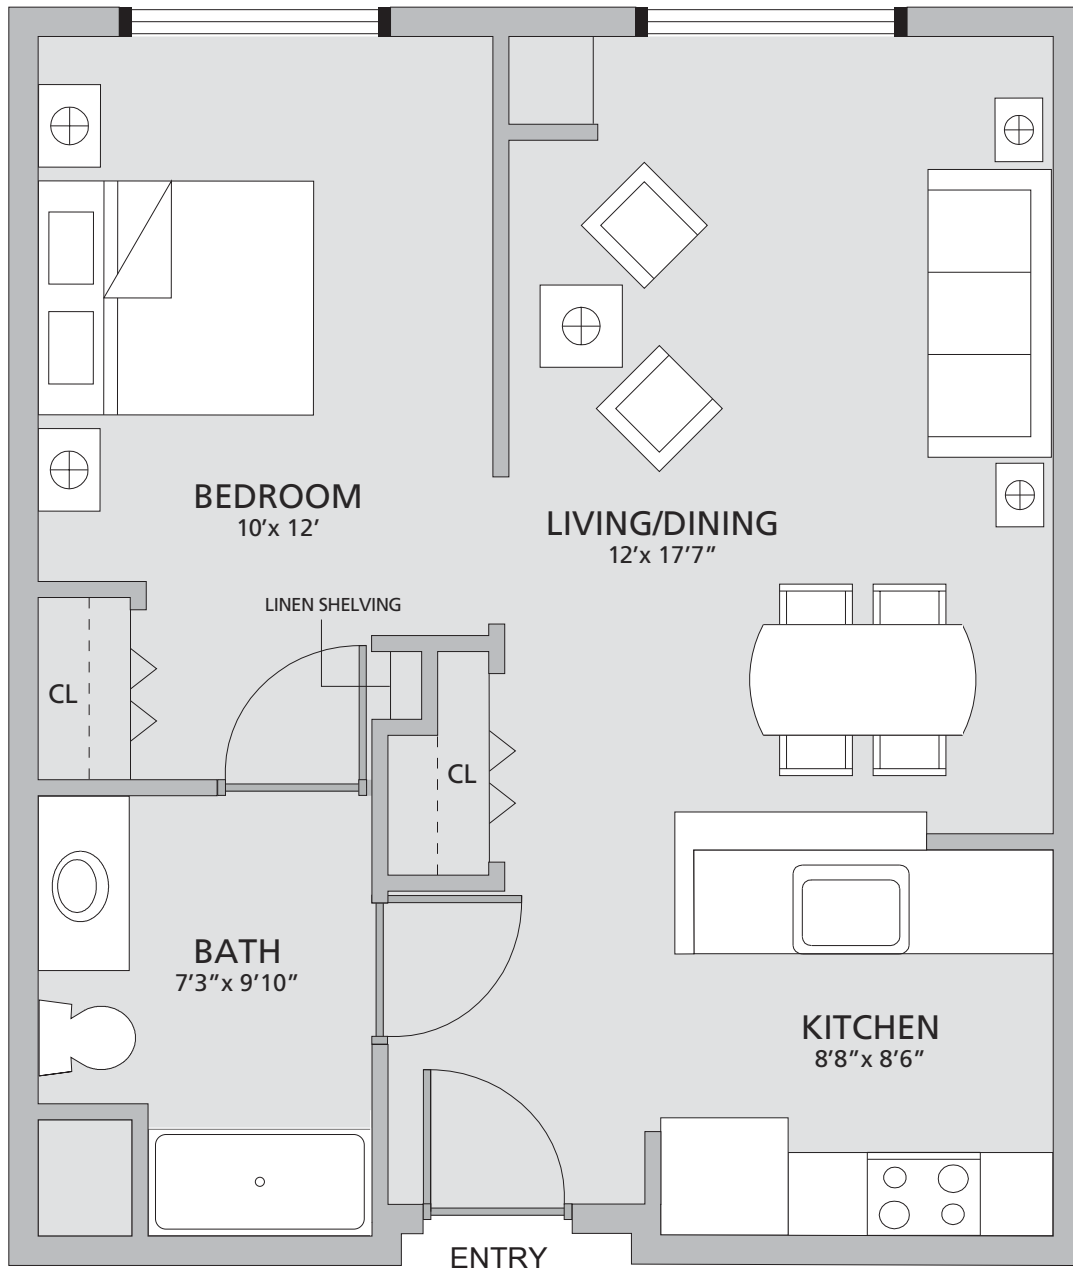

Leyland Community

Hebrew SeniorLife

One Bedroom

SAMPLE FLOOR PLAN

572 square feet

The Power to Redefine Aging.

Hebrew SeniorLife

HARVARD MEDICAL SCHOOL
AFFILIATE

Plans subject to minor changes in size, dimension and configuration.